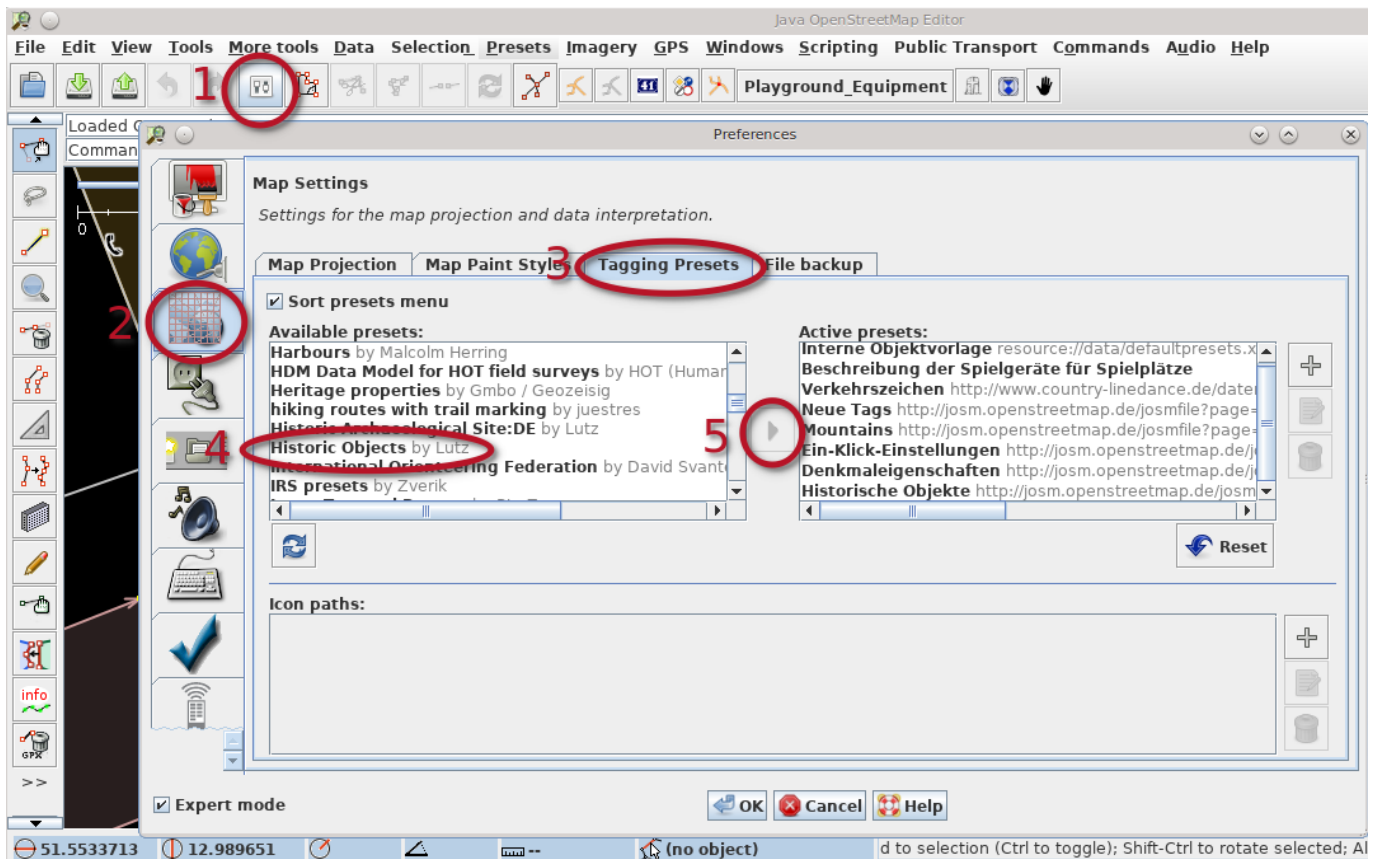

JOSM Template

There is a JOSM preset to support editing the historical objects shown on the map:

[Presets/Historical Objects](#)

The preset can be installed as follows:

Image from JOSM (GPL Version 3) Software
(Public Domain)

This shows how to integrate it into the toolbar for fast access:

Image from JOSM (GPL Version 3) Software
(Public Domain)

From:

<http://wiki.historic.place/> - **Historic.Place Wiki**

Permanent link:

http://wiki.historic.place/doku.php?id=en:josm_template&rev=1674307261