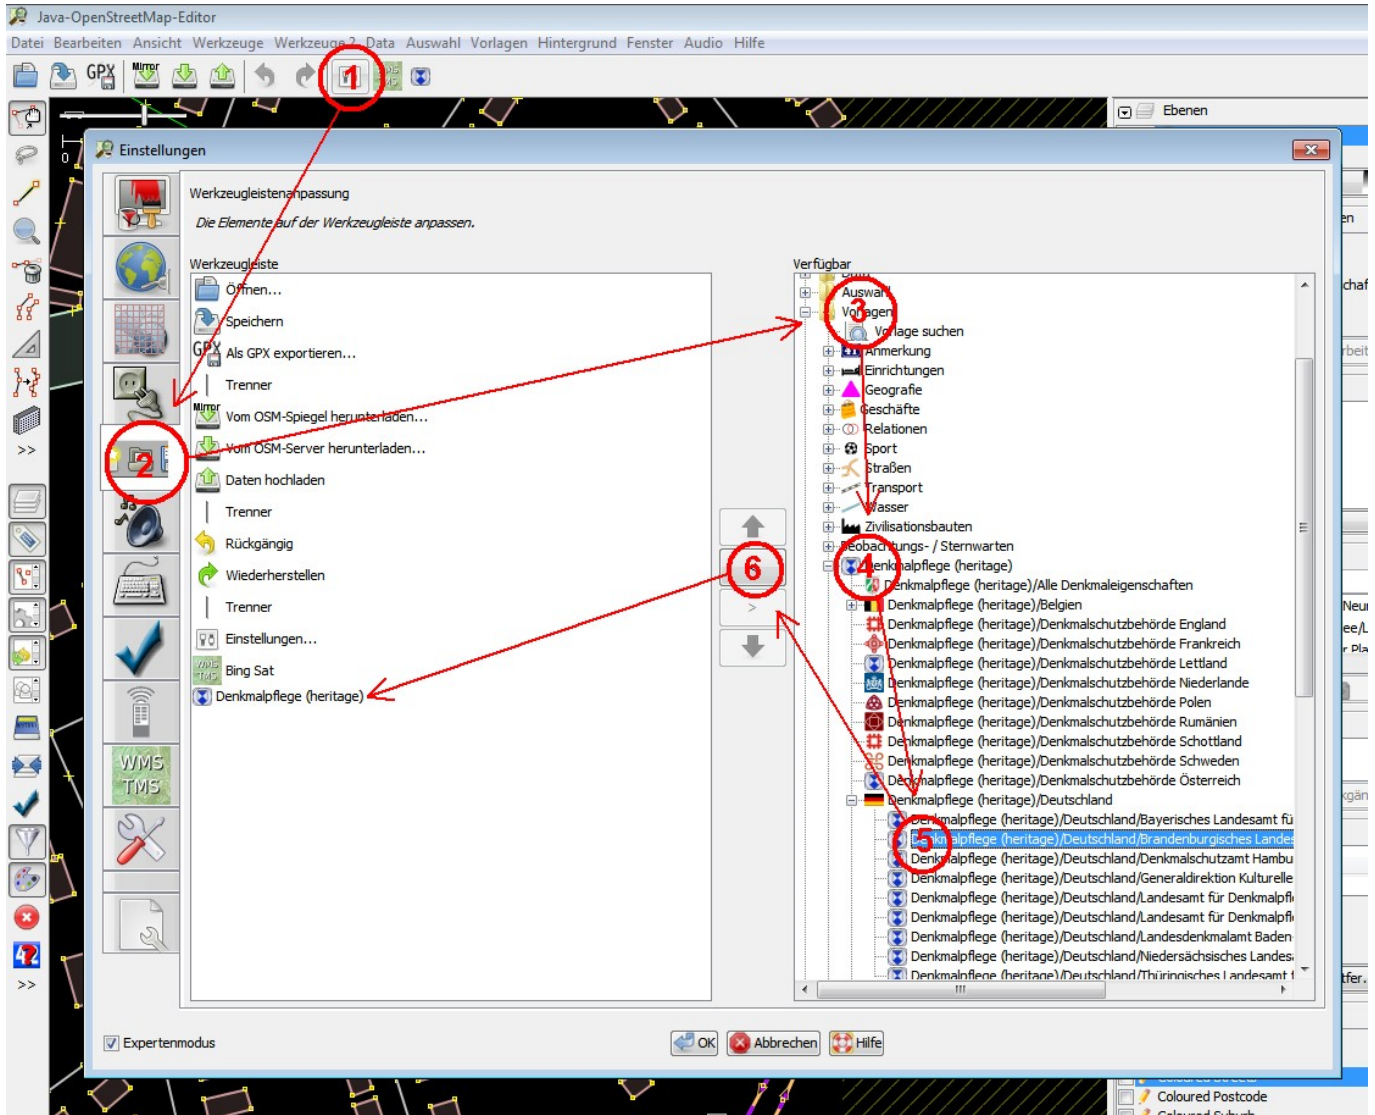

This shows how to integrate it into the toolbar for fast access:

Image from JOSM (GPL Version 3) Software
(Public Domain)

From:

<http://wiki.historic.place/> - **Historic.Place Wiki**

Permanent link:

http://wiki.historic.place/doku.php?id=en:josm_template&rev=1674307261