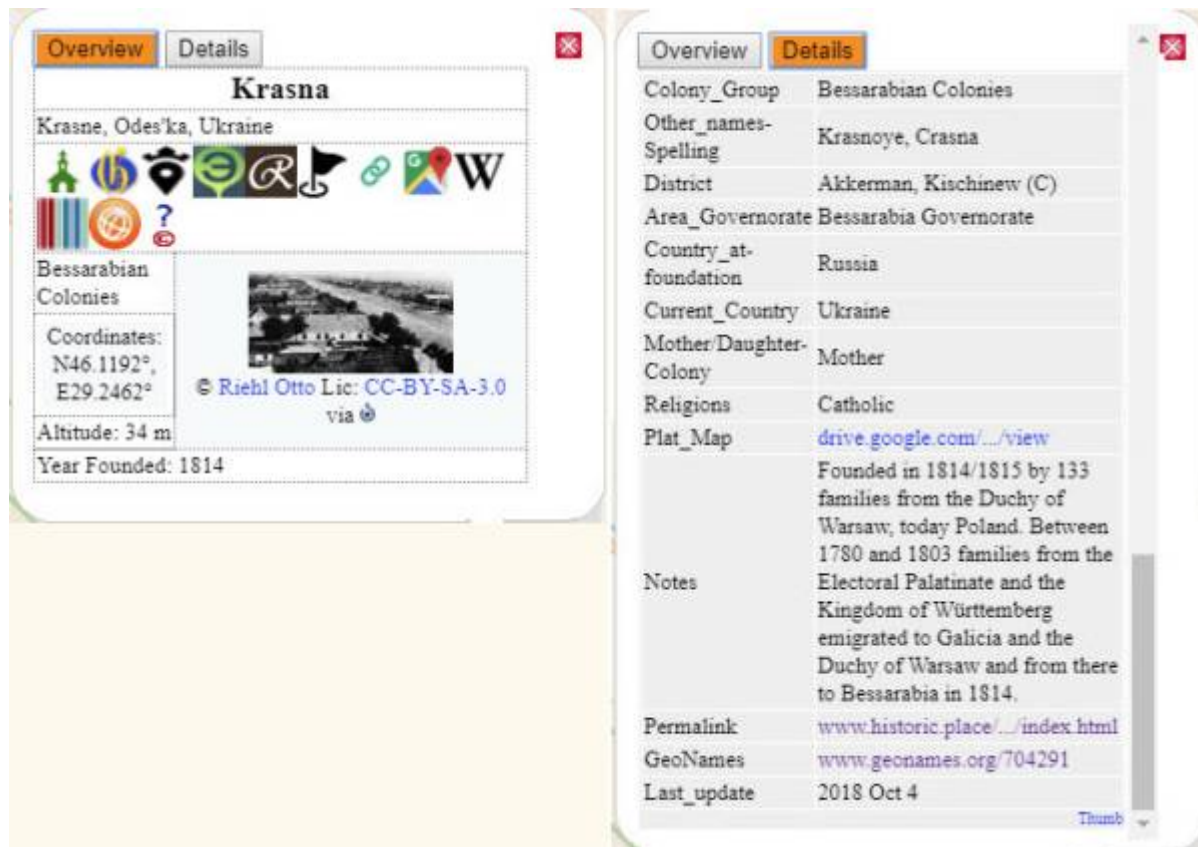

GRSL in drei Varianten

GRSL-Logo

Germans from Russia and Eastern Europe Settlement Locations (GRSL) gibt es in drei Varianten.

1. [Tabelle](#)
Die Daten sind eine synchronisierte Kopie des Master-Tabelle, zum Betrachten und Suchen.
Immer synchron.
2. [Historic.Place](#)
Die Daten projiziert auf einer Karte in Historic.Place.
Wird jede Woche aktualisiert.
3. [PDF · Portable Document Format](#)
Die Daten zum mitnehmen im Portable Document Format.
Wird alle 3 Monate aktualisiert

1. Tabelle

Settlement Name	Date	Country	County	Latitude	Longitude	Current Name	Current County	Year Founded	Initial (English / Cyrillic)	Region (Primary)	Primary	Category	Notes	Image Name	Image Number	Altitude
Alkhanan	2016-08-18	Russia	Belovodskoye	46.1882	59.3485	Belovodskoye, Ukraine (ru: Беловодск, Ukraine)		1212		Central, President			Founding date listed in the table is not corroborated as it Russian regional capital. Additionally, historical evidence is limited with various names approved by Russia. It may be a Russian city and rather different from those given up. Information presented for the migration of German settlers.	View image		28
Alisa	2016-08-18	Russia	Belovodskoye	46.1911	59.3983	Alisa, Belovodskoye, Ukraine							Founded in 1918 (Demographic Year of Belovodskoye) but listed as well as a German village.	View image		169
Alisa	2016-08-18	Russia	Belovodskoye	46.1911	59.4739	Alisa de Sur, Ukraine		1861	Daughter	President			Founded in 1918 (Demographic Year of Belovodskoye) but listed as well as a German village. Archival was identified in system database.	View image		12
Alisandrovsk	2016-08-18	Russia	Belovodskoye	46.1882	59.4267	Alisandrovsk, Ukraine		1868	Daughter	President				View image		148

Die Tabelle ist immer aktuell.

Die Tabelle ist öffentlich und immer aktuell. Diese Tabelle ist eine Kopie der nicht öffentlichen Master-Tabelle.

2. Historic.Place

Hier ist der Link zu diesem Beispiel: [Krasna in Bessarabien](#).