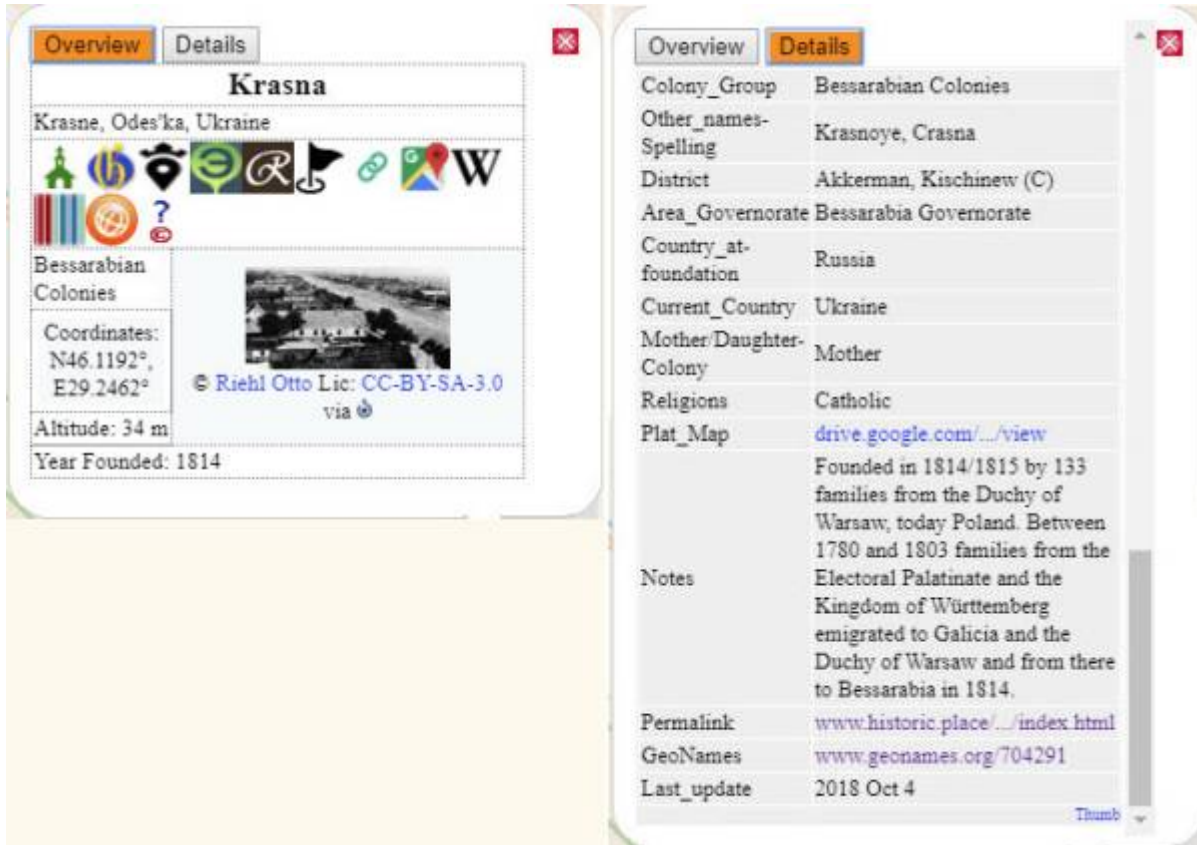

Hier ist der Link zu diesem Beispiel: [Krasna in Bessarabien](#).

Neben der Darstellung auf einer Karte ist einer der wichtigsten Nutzen der [wpde>Permalink|Permalink](#). Aus jeder Anwendung heraus, kann mit dem Permalink auf Historic.Place verlinkt werden. Auf einer vorbestimmten Karte öffnet der Ort mit Popup und Positions-Nadel. Der Link unter dem vorherigen Bild ist ein Beispiel.

3. PDF - Portable Document Format