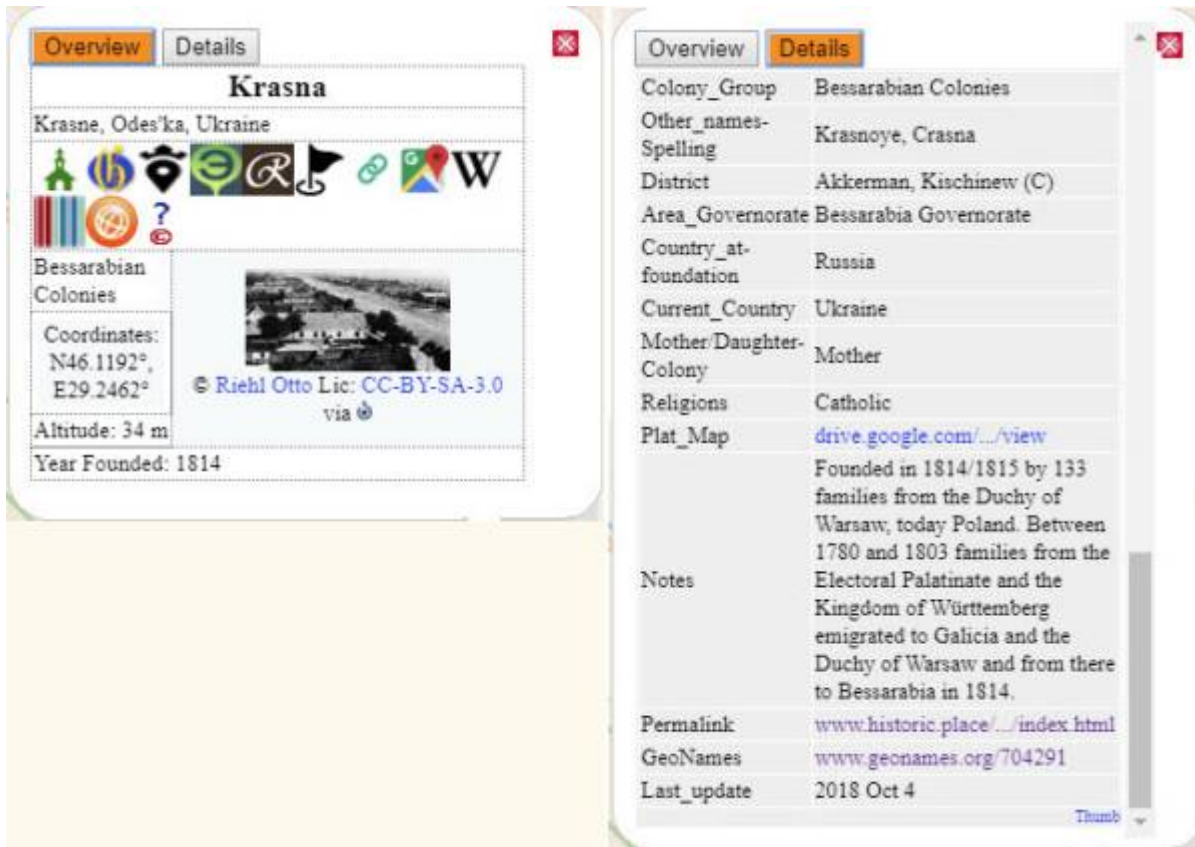

Hier ist der Link zu diesem Beispiel: [Krasna in Bessarabien](#).

Neben der Darstellung auf einer Karte ist einer der wichtigsten Nutzen der [Permalink](#). Aus jeder Anwendung heraus, kann mit dem Permalink auf Historic.Place verlinkt werden. Auf einer vorbestimmten Karte öffnet der Ort mit Popup und Positions-Nadel. Der Link unter dem vorherigen Bild ist ein Beispiel.

3. PDF - Portable Document Format