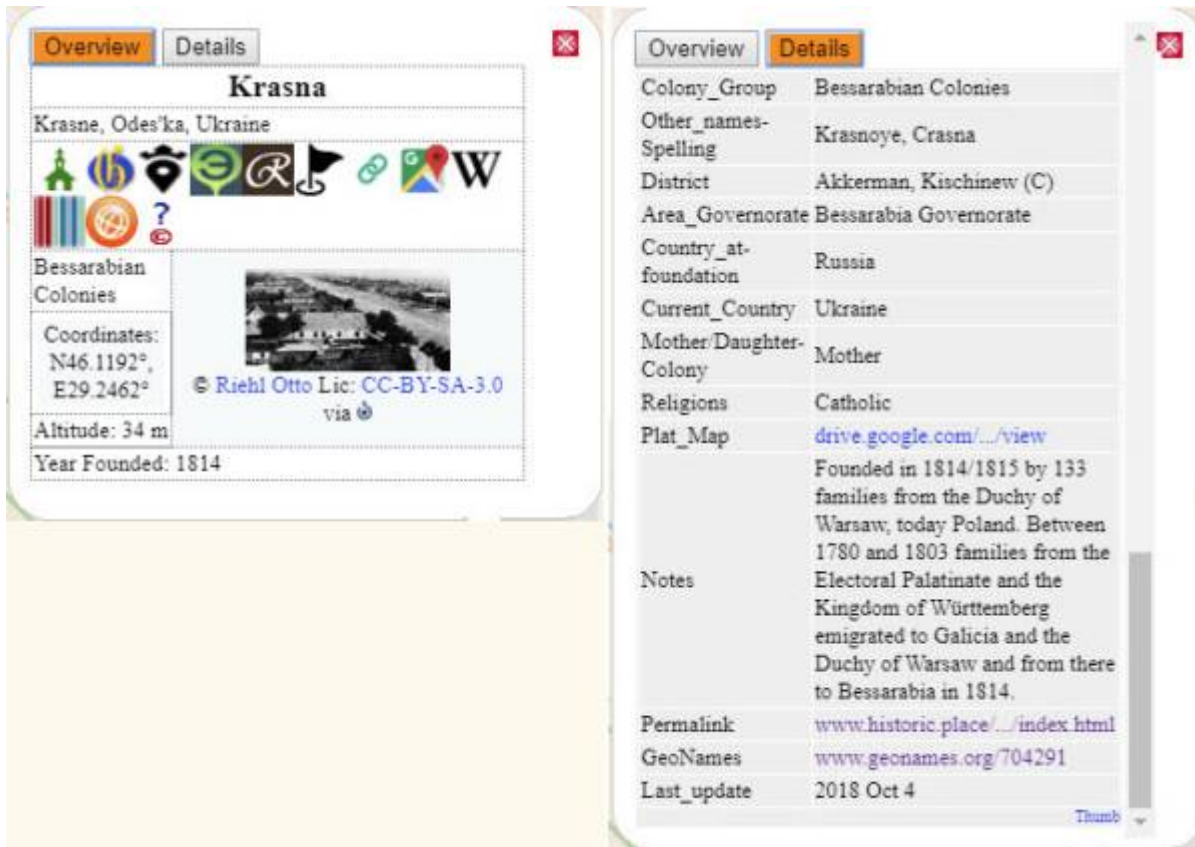

Hier ist der Link zu diesem Beispiel: [Krasna in Bessarabien](#).

Neben der Darstellung auf einer Karte ist einer der wichtigsten Nutzen der [Permalink](#). Aus jeder Anwendung heraus, kann mit dem Permalink auf Historic.Place verlinkt werden. Auf einer vorbestimmten Karte öffnet der Ort mit Popup und Positions-Nadel. Der Link unter dem vorherigen Bild ist ein Beispiel.

3. PDF · Portable Document Format