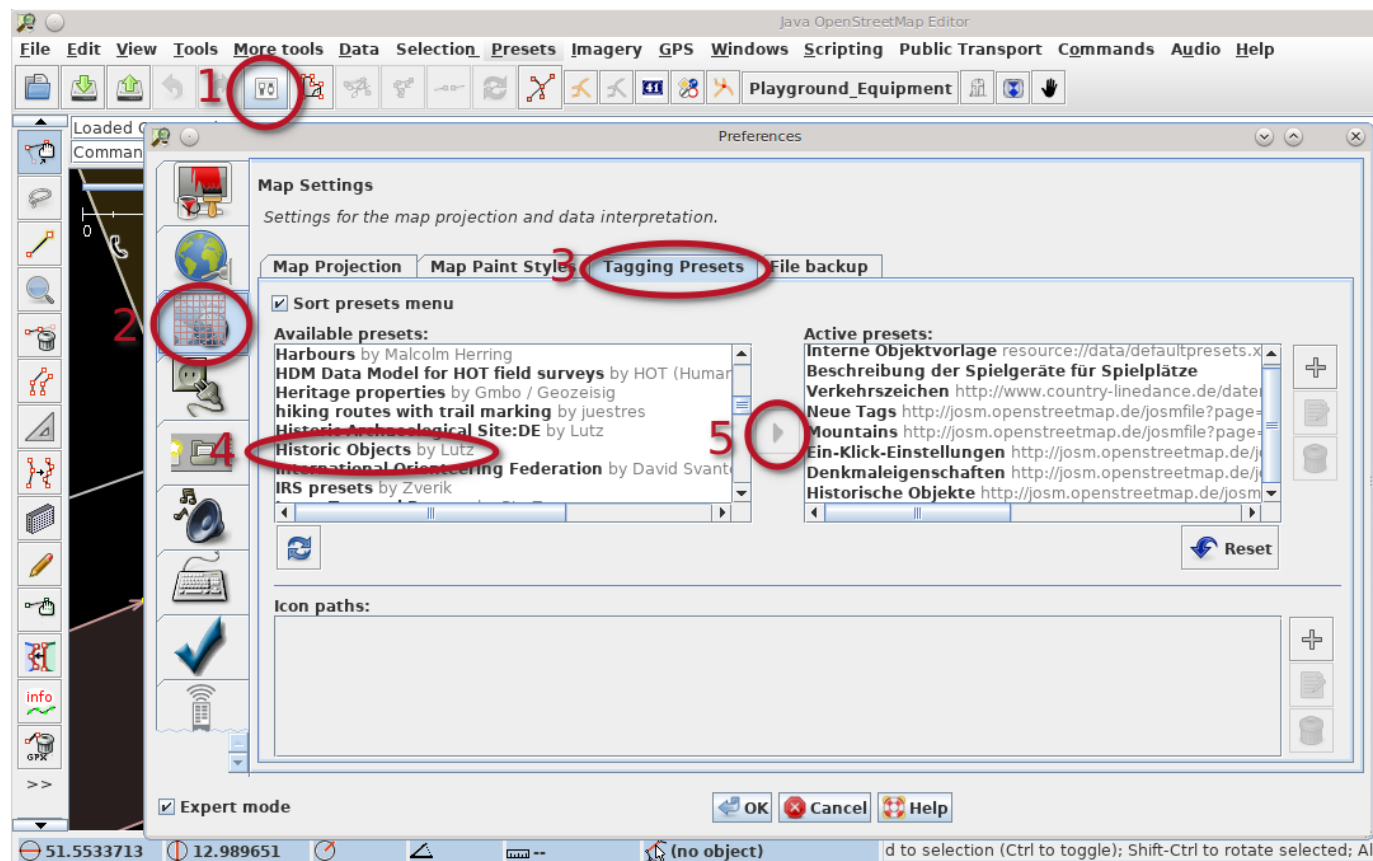

JOSM Template

There is a JOSM preset to support editing the historical objects shown on the map:

[Presets/Historical Objects](#)

The preset can be installed as follows:

Image from JOSM (GPL Version 3) Software
(Public Domain)

This shows how to integrate it into the toolbar for fast access:

Image from JOSM (GPL Version 3) Software (Public Domain)

From: <https://wiki.historic.place/> - **Historic.Place Wiki**

Permanent link: https://wiki.historic.place/doku.php?id=en:josm_template&rev=1674307261