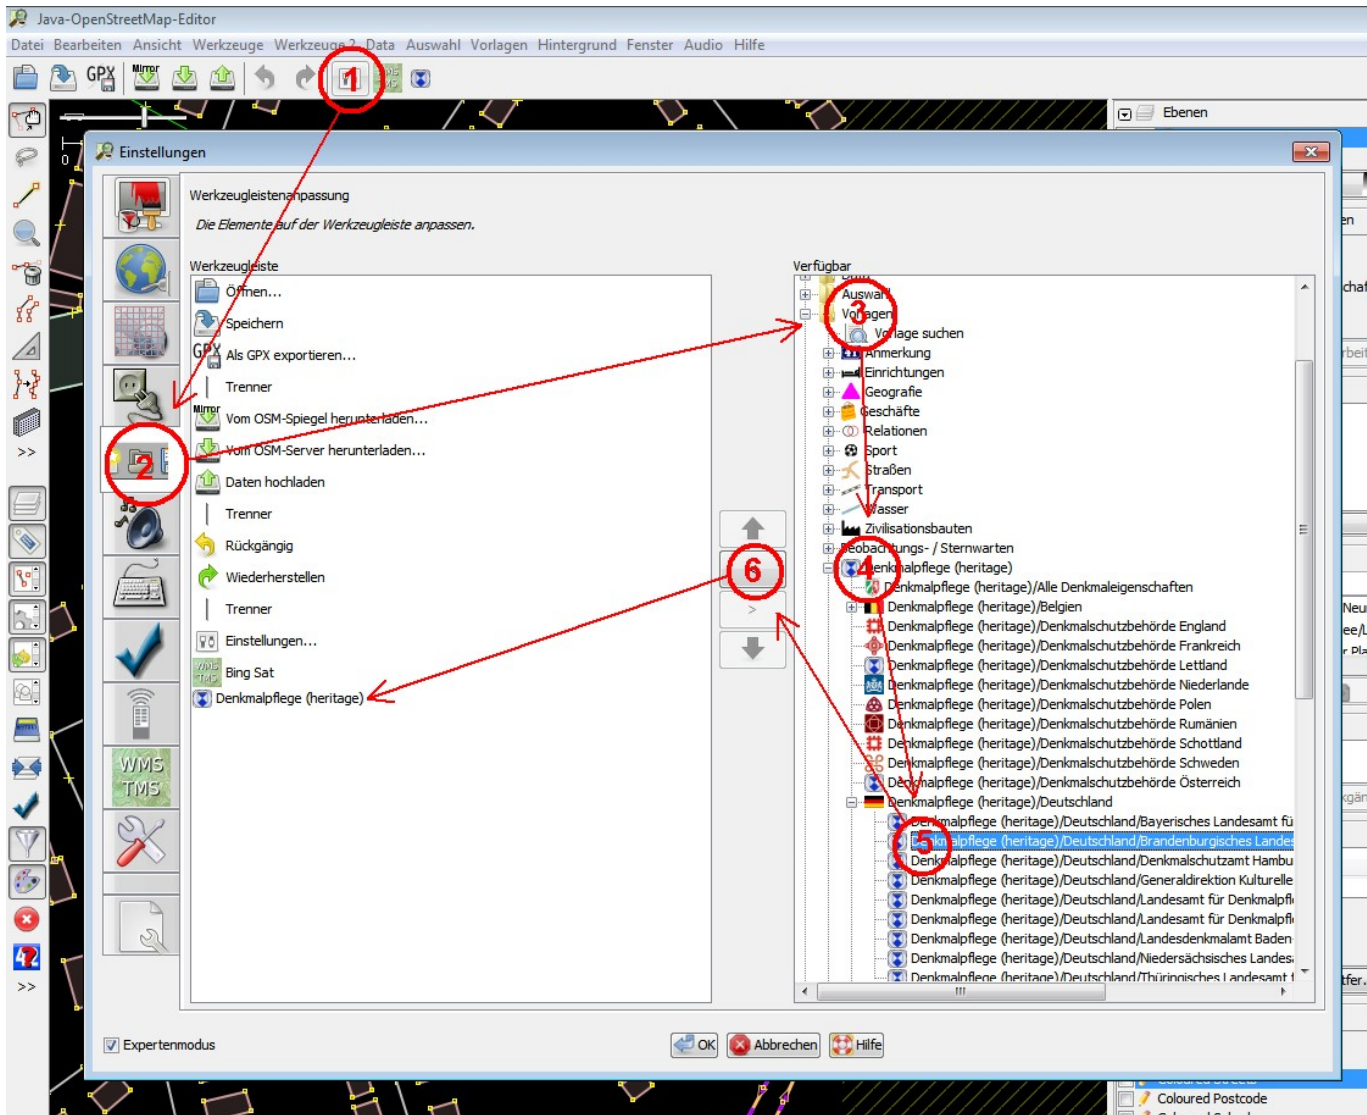

This shows how to integrate it into the toolbar for fast access:

Image from JOSM (GPL Version 3) Software (Public Domain)

From: <https://wiki.historic.place/> - **Historic.Place Wiki**

Permanent link: https://wiki.historic.place/doku.php?id=en:josm_template&rev=1674307261