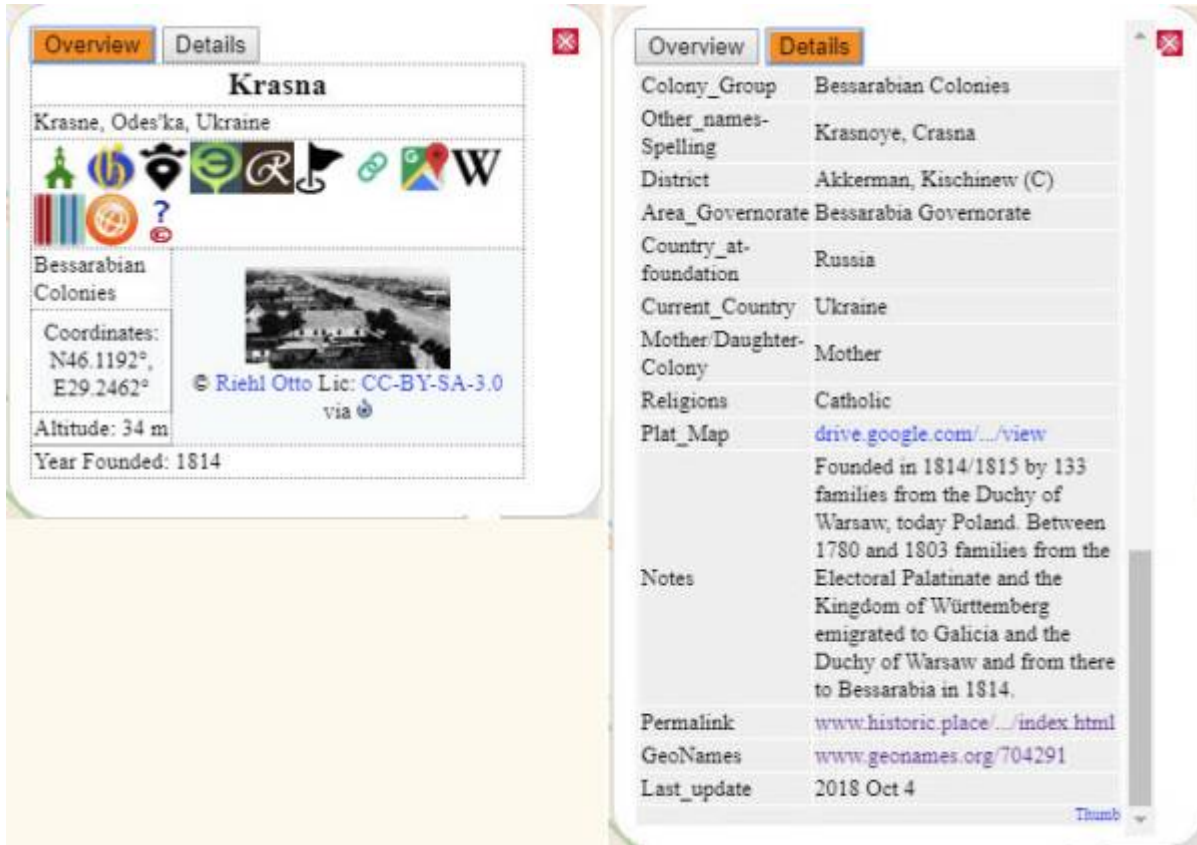

Hier ist der Link zu diesem Beispiel: [Krasna in Bessarabien](#).

Neben der Darstellung auf einer Karte ist einer der wichtigsten Nutzen der [Permalink](#). Aus jeder Anwendung heraus, kann mit dem Permalink auf Historic.Place verlinkt werden. Auf einer vorbestimmten Karte öffnet der Ort mit Popup und Positions-Nadel. Der Link unter dem vorherigen Bild ist ein Beispiel.

3. PDF - Portable Document Format